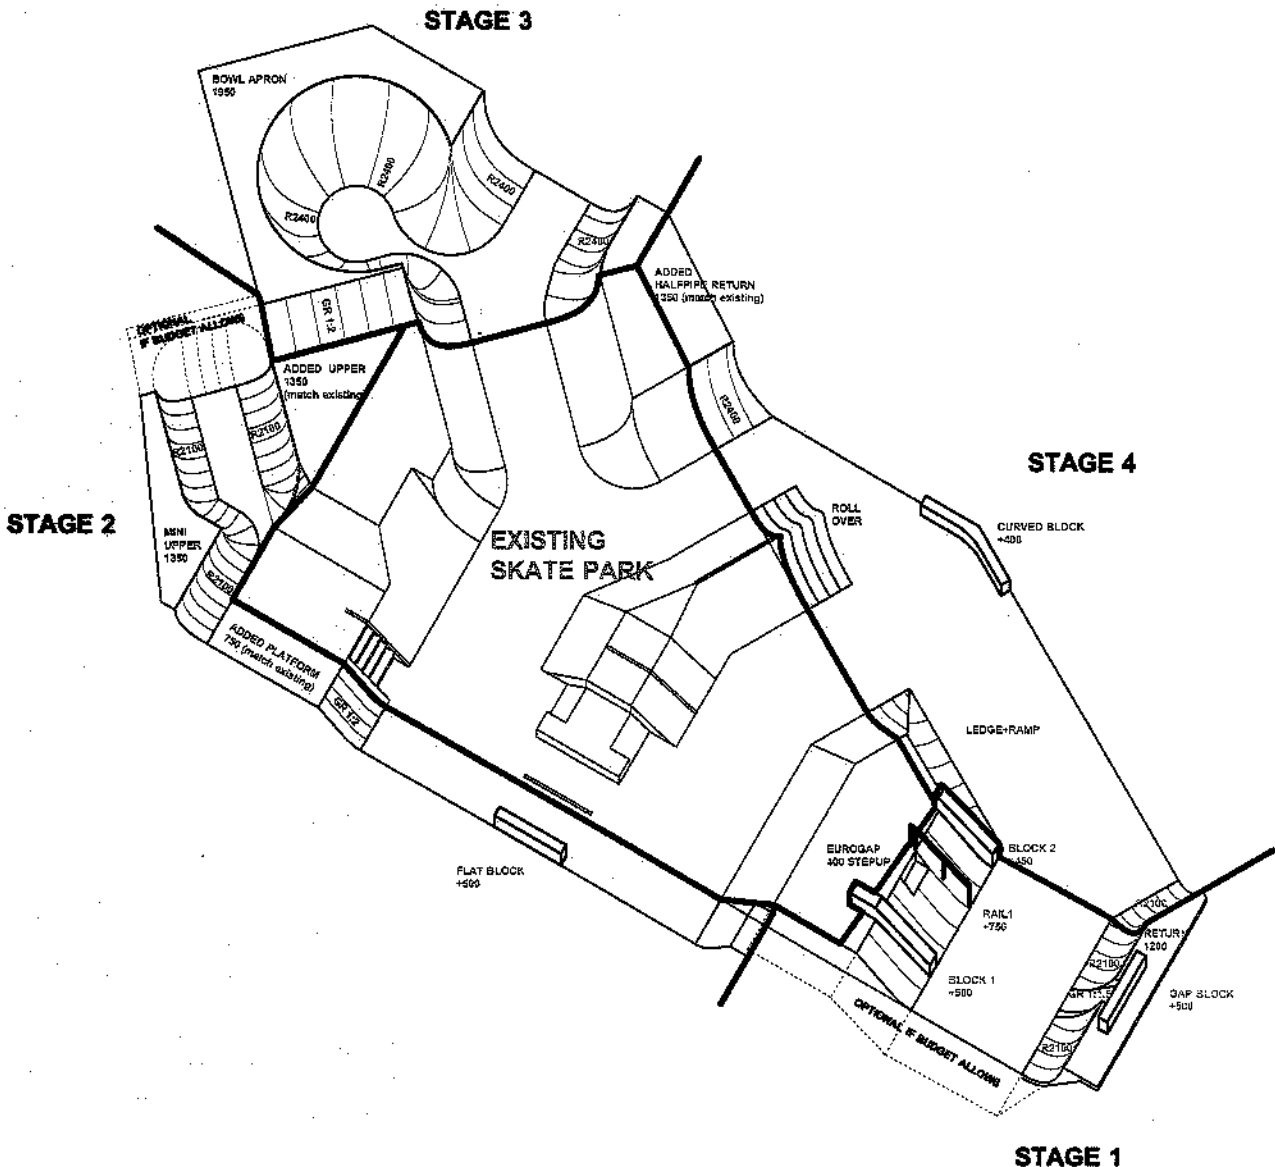

Gatton Skatepark - Concept Design

CONCEPT PLAN  
ADDN 400

THESE DRAWINGS ARE SUBJECT TO COPYRIGHT. DO NOT COPY OR DISTRIBUTE. YOU MAY PASS ON THE DESIGNERS CONTACT DETAILS.

**D-Brand Skate Park Design**  
 Mr Stacy Dennis 8.88(Architects)  
 Design Manager email: dbrand@hugoburns.co.uk  
 CLIENT: LOCKYER VALLEY REGIONAL COUNCIL  
 DRAWING: CONCEPT PLAN  
 SCALE: 1:1000  
 DATE: 16.02.2022  
 PROJECT: GATTON SKATE PARK EXTENSION  
 SHEET: 1 OF 1