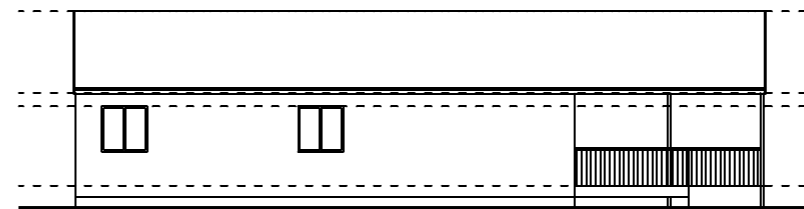

PLAN

SITE PLAN

North East Elevation

North West Elevation

South West Elevation

South East Elevation

ELEVATIONS

Client:	Design: Custom	Title: NOTIFICATION	Scale (if printed to A3 size): 1:200	Date: 28/08/2023	Revision: .
Site: 36 Topaz Cr., Lockyer Waters QLD 4311			Site Plan not to scale	Drawn By:	Drawing No.: