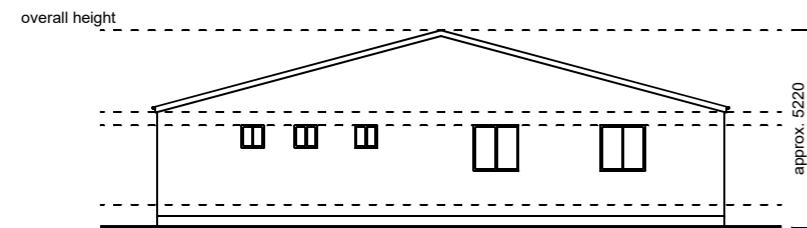

PLAN

SITE PLAN

North East Elevation

North West Elevation

South West Elevation

South East Elevation

ELEVATIONS

Client:	Design: Custom	Title: NOTIFICATION	Scale (if printed to A3 size): 1:200	Date: 28/08/2023	Revision: .
Site: 36 Topaz Cr., Lockyer Waters QLD 4311			Site Plan not to scale	Drawn By:	Drawing No.: