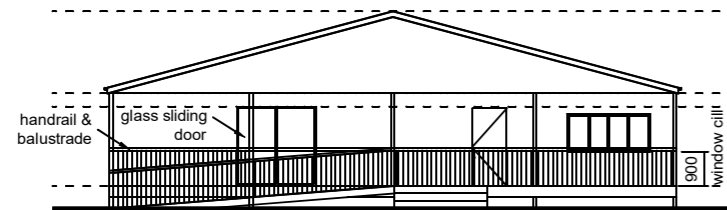

PLAN

SITE PLAN

North East Elevation

North West Elevation

South West Elevation

South East Elevation

ELEVATIONS

Client:	Design: Custom	Title: NOTIFICATION	Scale (if printed to A3 size): 1:200	Date: 28/08/2023	Revision: .
Site: 36 Topaz Cr., Lockyer Waters QLD 4311			Site Plan not to scale	Drawn By:	Drawing No.: