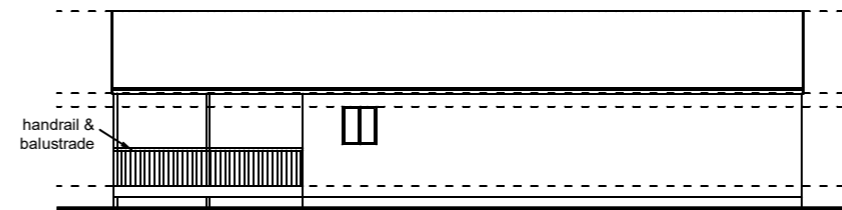

PLAN

SITE PLAN

North East Elevation

North West Elevation

South West Elevation

South East Elevation

ELEVATIONS

Client:	Design: Custom	Title: NOTIFICATION	Scale (if printed to A3 size): 1:200	Date: 28/08/2023	Revision: .
Site: 36 Topaz Cr., Lockyer Waters QLD 4311			Site Plan not to scale	Drawn By:	Drawing No.: